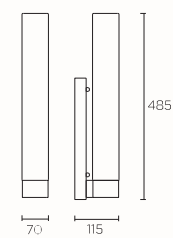

LED included

on-off

05-0072

Bulb 1x LED 3W (2900° K)
Material grey aluminium+acrylic diffuser

***CREE LED included**

dresde evo

05-0028
 Size(cm) W:7 | D:11.5 | H:48.5
 Bulb 1x 2G11 36W
 Material chrome steel+matt opal glass

05-0027
 Size(cm) W:7 | D:11.5 | H:38.5
 Bulb 1x 2G11 24W
 Material chrome steel+matt opal glass

concept

05-4699
 Bulb 2x T5 14W
 Material chrome aluminium+ acrylic diffuser

05-4700
 Bulb 2x T5 21W
 Material chrome aluminium+ acrylic diffuser