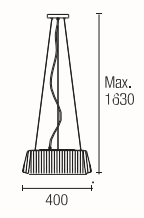

71-4695

*For complete set please order by separate references

71-4695 + 15-4695

71-4695 + 15-4696