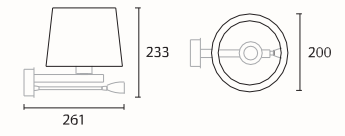

PHILIPS
OSRAM
Panasonic
HAVELLS
EGLO
my light | my style
Jaquar
LIGHTING

floren cia

torino

05-4695

Bulb 1x E-27 Max. 60W  or
1x E-27 PL Elec. Max. 13W 
+ 1x LED 3W 

Material steel+white, brown, beige fabric shade