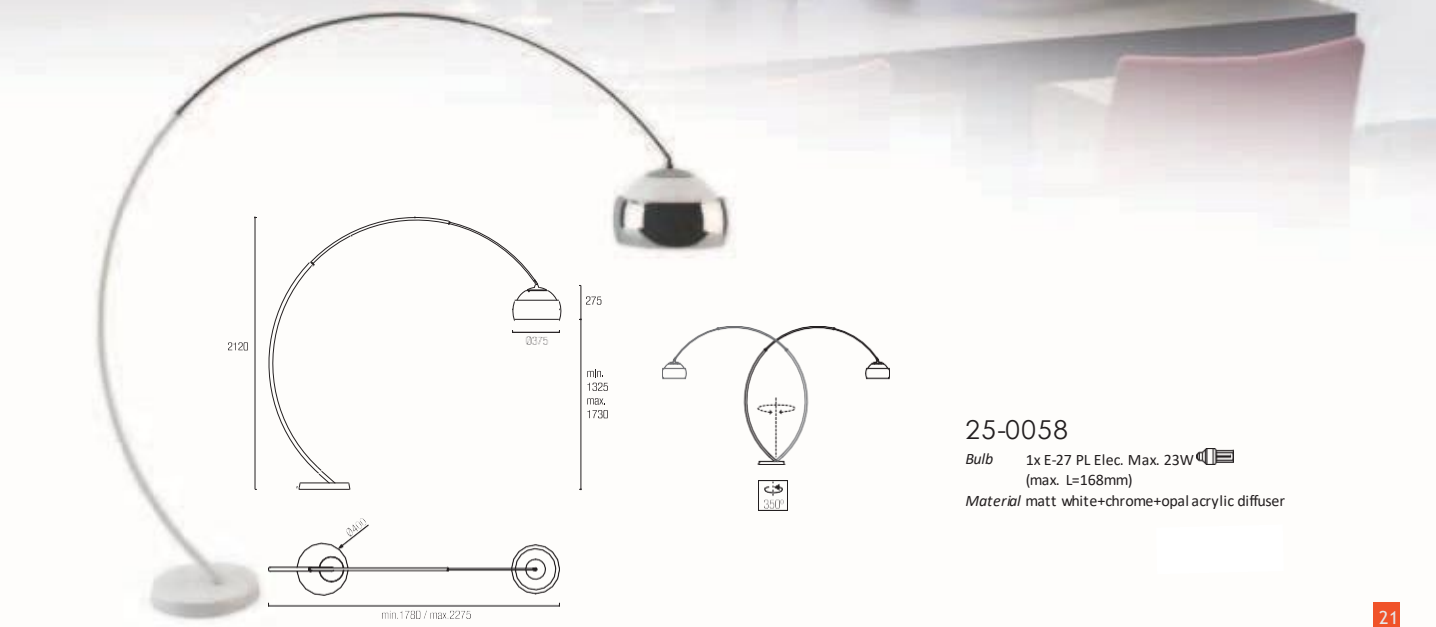

25-0058
Bulb 1x E-27 PL Elec. Max. 23W (max. L=168mm)
Material matt white+chrome+opal acrylic diffuser