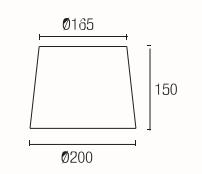

25-4696

Bulb 1x E-27 Max. 100W  or
1x E-27 PL Elec. Max. 23W 

Material steel+white, brown, beige fabric shade

10-4696

Bulb 1x E-27 Max. 60W  or
1x E-27 PL Elec. Max. 13W 

Material steel+white, brown, beige fabric shade