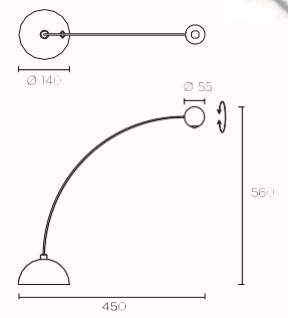

10-0485

Bulb 1xLED 5W
Material black+chrome aluminium