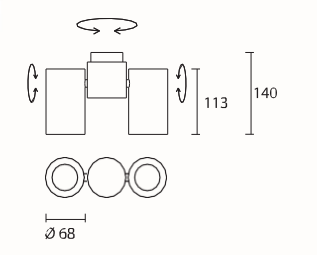

00-0073
Bulb 1x GU10 50W or
1x GU10 FLUO 11W or
1x GU10 LED 5.5W
Material matt white aluminium