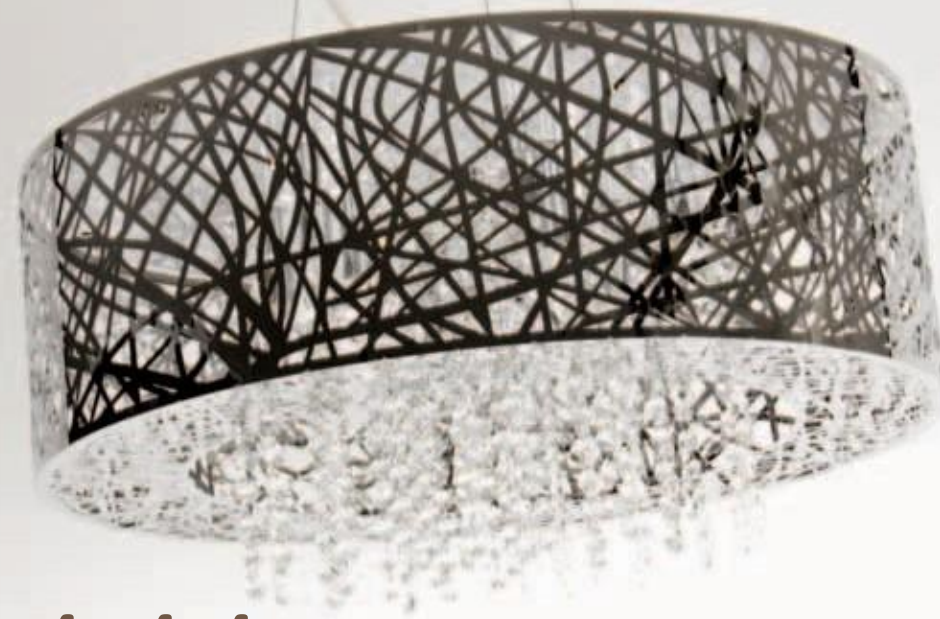

iluvia P-7

Size(cm) Ø45 | H:200
Bulb 7x G4 20W
Material clear glass with clear+amber K9 crystal inside+chrome plate

inizio C

Size(cm) Ø60 | H:20
Bulb 9x G9 40W
Material clear K9 crystal+amber acid-etched mirror stainless steel

inizio P

Size(cm) Ø60 | H:20
Bulb 9x G9 40W
Material clear K9 crystal+amber acid-etched mirror stainless steel

inizio