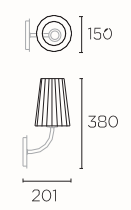

10-4368
Bulb 1x E-27 Max. 60W or
1x E-27 PL Elec. Max. 23W
Material old white steel+beige fabric shade