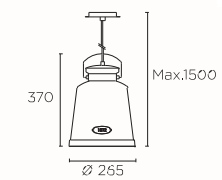

Material urban grey, old white aluminium

∅ 225

Max. 1500

00-0253

Bulb 1x E27 Max. 100W  or
1x E-27 PL Elec. Max. 30W 

Material old grey, old white aluminium

∅ 265

Max. 1500