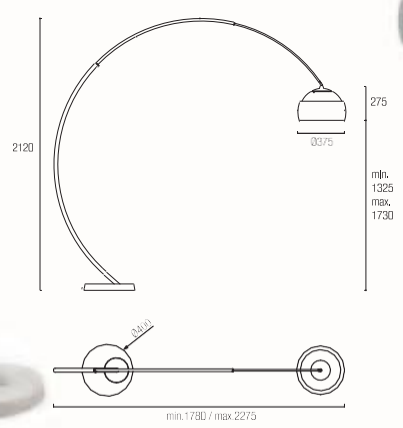

hoop balloons

hoop

25-0057
 Bulb 3x E-27 PL Elec. Max. 23W (max. L=168mm)
 Material matt white+polyurethane+opal acrylic diffuser

25-0058
 Bulb 1x E-27 PL Elec. Max. 23W (max. L=168mm)
 Material matt white+chrome+opal acrylic diffuser