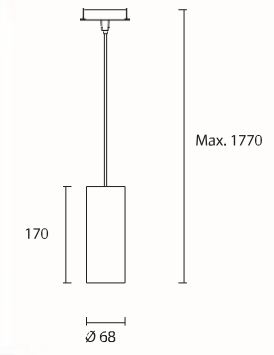

pipe

15-0073
Bulb 1x GU10 50W or
1x GU10 FLUO 11W or
1x GU10 LED 5.5W
Material matt white aluminium

00-0073
Bulb 1x GU10 50W or
1x GU10 FLUO 11W or
1x GU10 LED 5.5W
Material matt white aluminium

15-0074
Bulb 2x GU10 50W or
2x GU10 FLUO 11W or
2x GU10 LED 5.5W
Material matt white aluminium