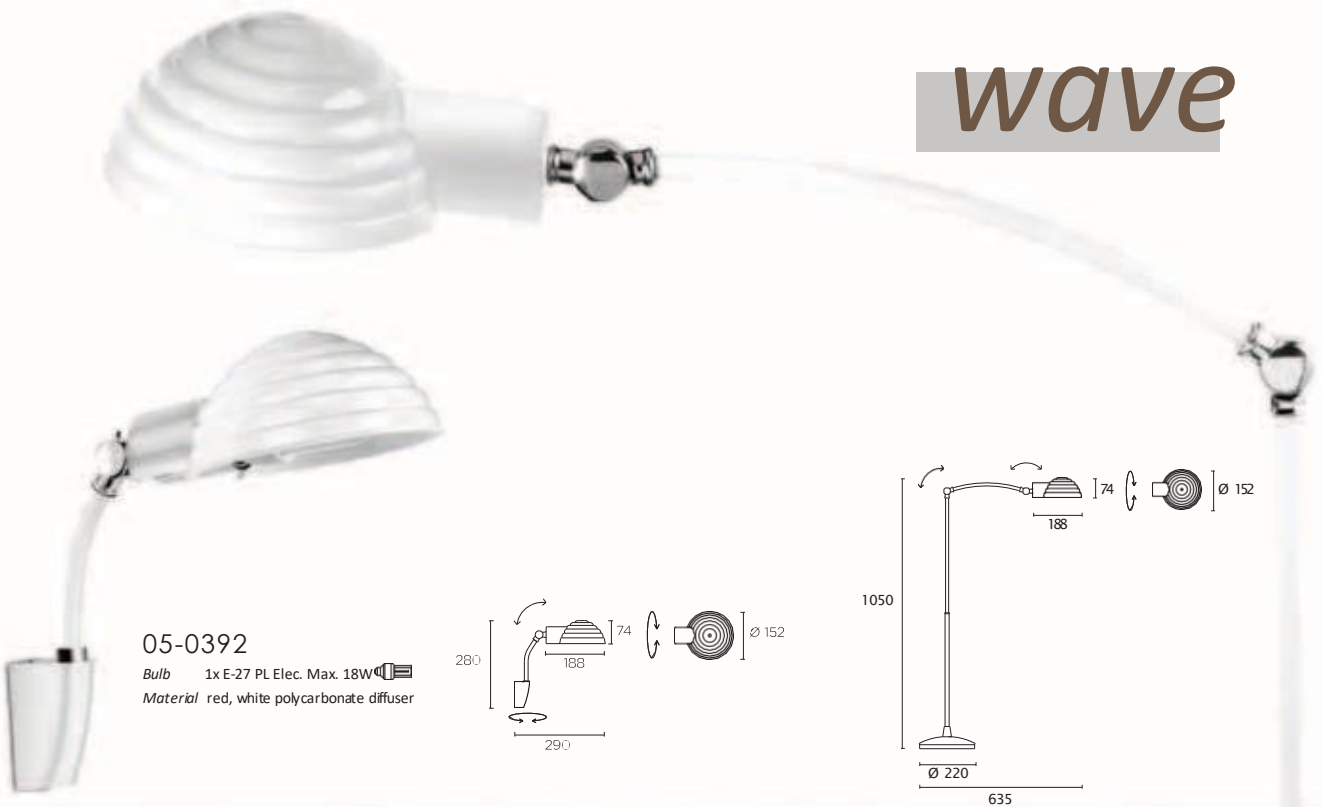

wave

05-0392

Bulb 1x E-27 PL Elec. Max. 18W
Material red, white polycarbonate diffuser