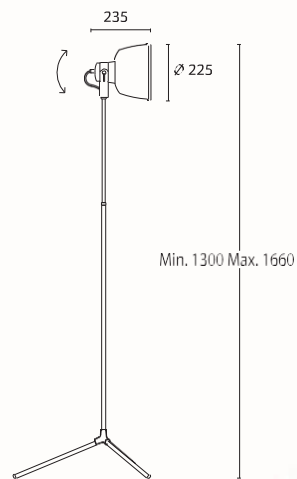

vintage

25-0240

Bulb 1x E27 Max. 100W or
1x E-27 PL Elec. Max. 30W

Material urban grey, old white aluminium