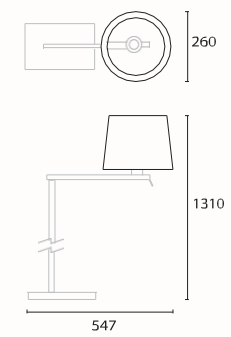

25-4696

Bulb 1x E-27 Max. 100W  or
1x E-27 PL Elec. Max. 23W 

Material steel+white, brown, beige fabric shade

10-4696

Bulb 1x E-27 Max. 60W  or
1x E-27 PL Elec. Max. 13W 

Material steel+white, brown, beige fabric shade