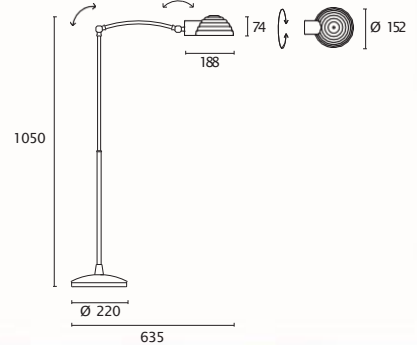

holmes

maia