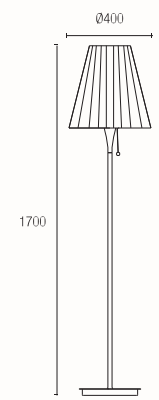

25-4696

Bulb 1x E-27 Max. 100W  or
1x E-27 PL Elec. Max. 23W 

Material steel+white, brown, beige fabric shade

10-4696

Bulb 1x E-27 Max. 60W  or
1x E-27 PL Elec. Max. 13W 

Material steel+white, brown, beige fabric shade