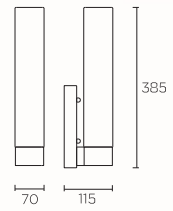

LED included

on-off

05-0072

Bulb 1x LED 3W (2900° K)
Material grey aluminium+acrylic diffuser

***CREE LED included**

dresde evo

05-0028
 Size(cm) W:7 | D:11.5 | H:48.5
 Bulb 1x 2G11 36W
 Material chrome steel+matt opal glass

05-0027
 Size(cm) W:7 | D:11.5 | H:38.5
 Bulb 1x 2G11 24W
 Material chrome steel+matt opal glass

concept

05-4699
 Bulb 2x T5 14W
 Material chrome aluminium+ acrylic diffuser

05-4700
 Bulb 2x T5 21W
 Material chrome aluminium+ acrylic diffuser