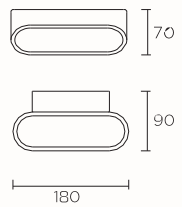

oval

05-0070

Bulb 1x LED 6W (2800° K)
Material matt white, satin aluminium

LED included