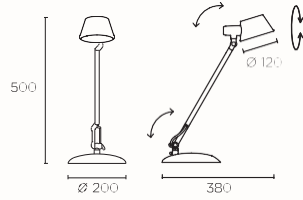

10-0234

Bulb 50xLED 0.1W (5W)
Material black+ABS aluminium