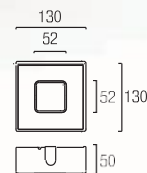

Shakeel Ahmed
9500 004769

Galaxy Lights
(Complete Lighting Solutions)

138, Chamiers Road,
Nandanam, Chennai - 35.
(Between : Thevar Statue & Times of India)
Email : galaxylightsid@gmail.com
shakeelid@gmail.com

PHILIPS
OSRAM
Panasonic
HAVELLS
EGLO
my light | my style
Jaquar
LIGHTING

05-0047

Bulb 2x LED 4W (3000 °K)
Material matt white polystyrene+aluminium
(included 2 colors interchangeable
front covers

*LED included