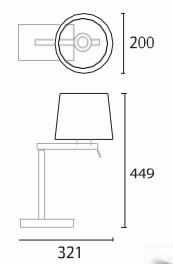

25-4696

Bulb 1x E-27 Max. 100W  or
1x E-27 PL Elec. Max. 23W 

Material steel+white, brown, beige fabric shade

10-4696

Bulb 1x E-27 Max. 60W  or
1x E-27 PL Elec. Max. 13W 

Material steel+white, brown, beige fabric shade