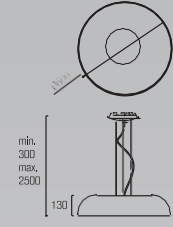

00-0056

Bulb 1x 2GX13 40W+1x 2GX13 22W

Material matt white, black lacquered+opal acrylic diffuser

*bulb included

tandem