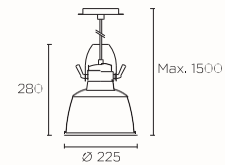

00-0240

Bulb 1x E27 Max. 100W or
1x E-27 PL Elec. Max. 30W

Material urban grey, old white aluminium

∅ 225

Max. 1500