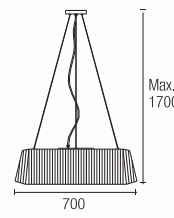

71-4695

*For complete set please order by separate references

71-4695 + 15-4695

71-4695 + 15-4696