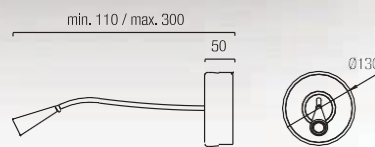

05-0658

Bulb 2x LED 4W+1x LED 3W (3000 °K)
Material matt white polystyrene+aluminium
(included 2 colors interchangeable
front covers

*LED included