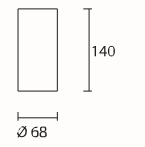

pipe

15-0073
Bulb 1x GU10 50W or
1x GU10 FLUO 11W or
1x GU10 LED 5.5W
Material matt white aluminium