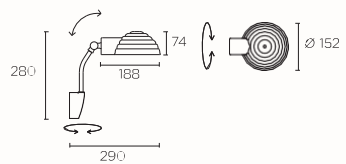

holmes

maia