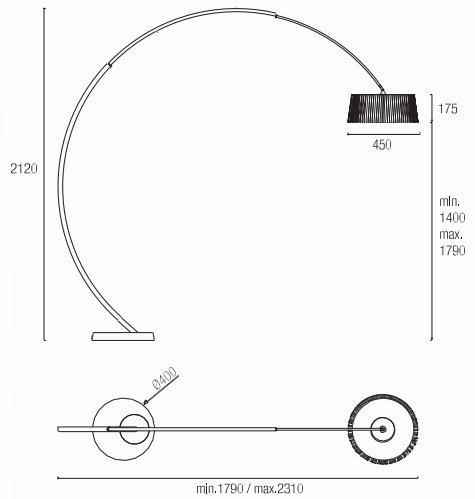

hoop balloons

hoop

25-0057
 Bulb 3x E-27 PL Elec. Max. 23W (max. L=168mm)
 Material matt white+polyurethane+opal acrylic diffuser

25-0058
 Bulb 1x E-27 PL Elec. Max. 23W (max. L=168mm)
 Material matt white+chrome+opal acrylic diffuser