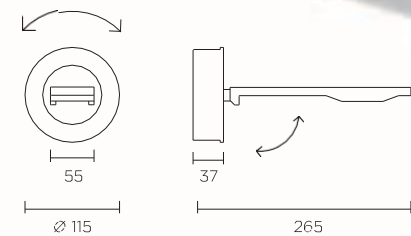

LED included

on-off

05-0072

Bulb 1x LED 3W (2900° K)
Material grey aluminium+acrylic diffuser

***CREE LED included**

dresde evo

05-0028
 Size(cm) W:7 | D:11.5 | H:48.5
 Bulb 1x 2G11 36W
 Material chrome steel+matt opal glass

05-0027
 Size(cm) W:7 | D:11.5 | H:38.5
 Bulb 1x 2G11 24W
 Material chrome steel+matt opal glass

concept

05-4699
 Bulb 2x T5 14W
 Material chrome aluminium+ acrylic diffuser

05-4700
 Bulb 2x T5 21W
 Material chrome aluminium+ acrylic diffuser